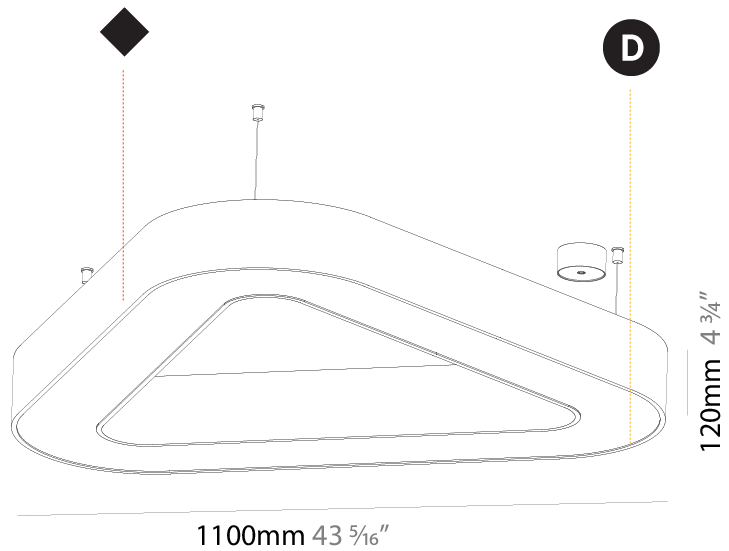

GENERAL

Series: Glorious
Subseries: Glorious Victory
Brand: Prolicht
Division: Architectural
Mounting Type: Suspension
Mounting Location: Ceiling
Subcategory: Ambient

PHYSICAL

Shape: Abstract
Length (mm): 1100
Length (in): 43 ⁵/₁₆"
Width (mm): 1100
Width (in): 43 ⁵/₁₆"
Height (mm): 120
Height (in): 4 ³/₄"
Max. Overall Height (mm): 2120
Max. Overall Height (in): 83 ⁷/₁₆"
Light Distribution: Direct / Indirect
Weight (kg): 10.819
Weight (lbs): 23.851
Diffuser: PMMA - Opal or Micro-Prism
Fixture Finish: SSR / BKV / CWI / CRY / HAB / LAG / UFT / ITA / RUA / RUR / MIC / FTG / MYG / TWT / LOD / PUS / FRO / FUP / KIA / POP / BLS / SPG / MEY / GOH / GUM / CHC / COM / ABZ / JAG / OBR / MOS / ROR
Fixture Material: Aluminum

ELECTRICAL

Lamp Type: LED (Zhaga Standard)
Input Wattage (W): 70
Total Output Wattage (W): 60 / 48 (3500K)
Dimming: Non-Dimming / Phase Dimming (120Vac only) / 0-10V Dimming
Driver Included: Yes
Driver Location: Integrated
Driver Type: Constant Current - 120 / 277Vac
Driver Class: Class 2
Input Voltage (V): 120 - 277
Constant Current (MA): 350 / 900/600 (3500K)

LED

Color Temperature (°K): 3000 / 3500 / 4000
Max. Delivered Lumen (lm): 4150 / 4302 / 4390 Direct / 3660 / 3783 / 3860 Indirect
CRI: >80 CRI
Efficiency (%): 70.9
Lamp Life (hrs): 50000

OPTICAL

RATINGS AND CERTIFICATIONS

Certified By: Certified for North American Standards
IP rating: IP20